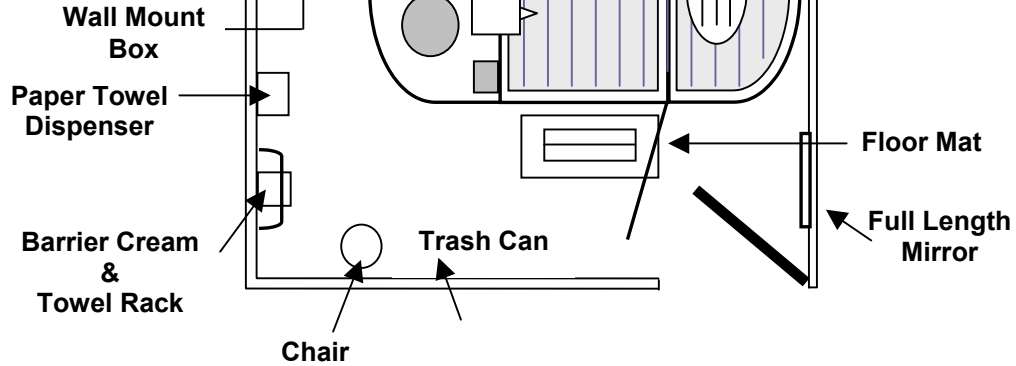

Mystic Tan Innovation™ Series Tanning Booth

Room Configuration Innovation Series

Location Of:

- * 110 VAC 20 AMP Outlet
- * Air Service
- * Drain Service
- * Water Service

Room Measurements Innovation Series